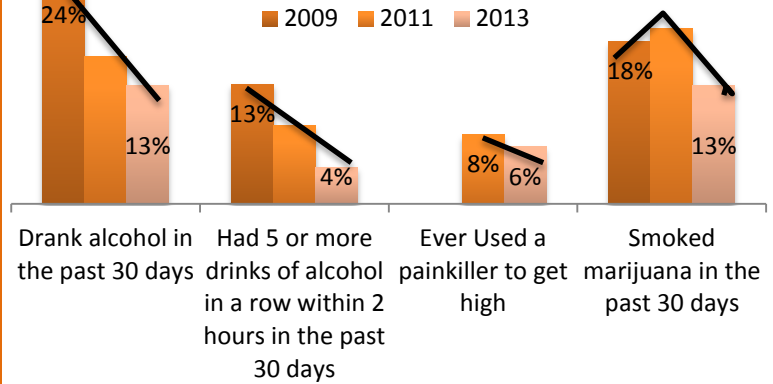

results

Reported Alcohol and Drug Use Among Santa Fe County High School Students, 2005-2013

Source: NM YRRS

Reported Alcohol and Drug Use Among Santa Fe County Middle School Students, 2009-2013

Source: NM YRRS