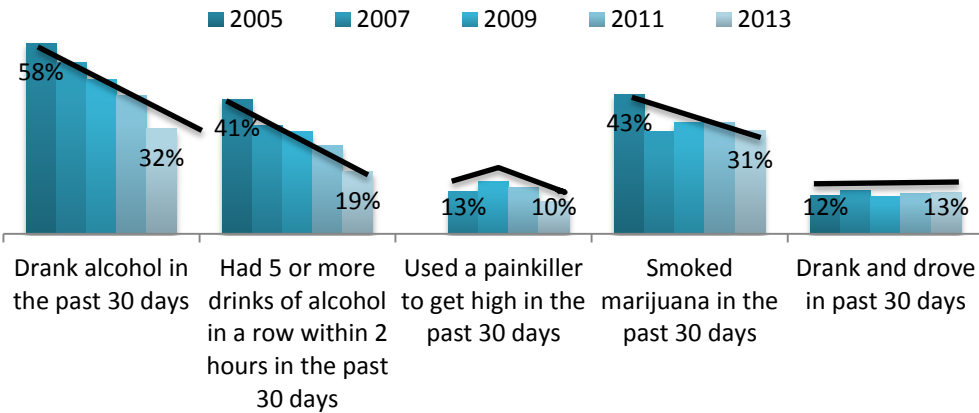

results

Reported Alcohol and Drug Use Among Santa Fe County High School Students, 2005-2013

Source: NM YRRS

Reported Alcohol and Drug Use Among Santa Fe County Middle School Students, 2009-2013

Source: NM YRRS