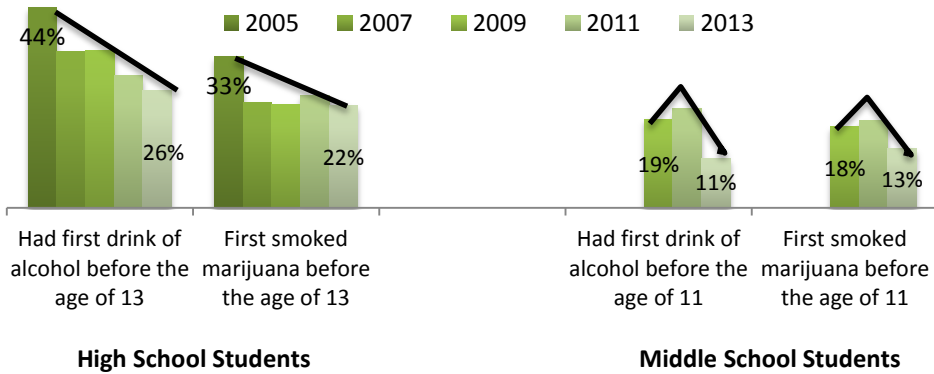

Reported First Use of Alcohol and Marijuana Among Santa Fe County High and Middle School Students, 2005-2013