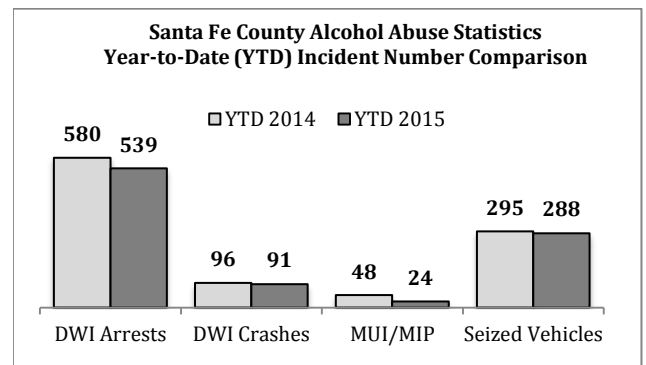

Alcohol Abuse Report for Santa Fe County
August 2015

Type of Arrest	Sheriff		SFPD		State Police		Total		
	Aug	YTD	Aug	YTD	Aug	YTD	Aug 2015	YTD 2015	YTD 2014
DWI Arrests	19	137	39	252	11	150	69	539	580
DWI/DUI Crashes	6	34	6	46	1	11	13	91	96
MUI/MIP*	0	0	2	24	0	0	2	24	48
Seized Vehicles	6	73	38	215	NA	NA	44	288	295

*MUI/MIP: Minors Under the Influence/Minors in Possession of Alcohol
Prepared by the Santa Fe Prevention Alliance

Monthly Summary:

During August of 2015, law enforcement in Santa Fe County arrested 69 people for driving while intoxicated and 2 minors for being under the influence (MUI) or in possession of alcohol (MIP). There were 13 alcohol related crashes and 44 vehicles seized by law enforcement for alcohol related violations.

January Through August 2014 and 2015 Year-to-Date (YTD) Comparison

**Alcohol Abuse Statistics
2015 Compared to 2014**

Type of Arrest	YTD 2014	YTD 2015	Percent Change
DWI Arrests	580	539	7% decrease
DWI/DUI Crashes	96	91	5% decrease
MUI/MIP	48	24	50% decrease
Seized Vehicles	295	288	2% decrease
A-I Crash Death	2	2	

DWI Crashes and Arrests

- The number of **DWI crashes** decreased from 96 in January through August of 2014 to 91 in January through August of 2015, a 7% decrease.
- The number of **DWI arrests** decreased slightly from 580 in January through August of 2014 to 539 in January through August of 2015, a 7% decrease.