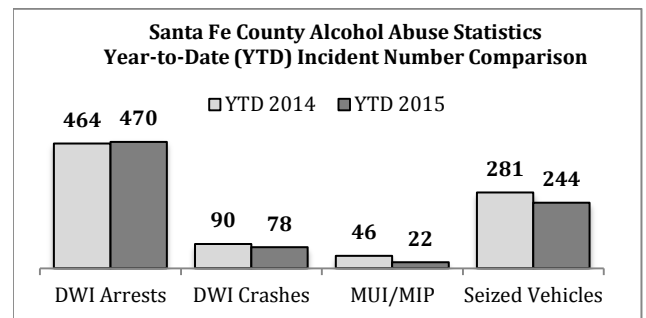

Alcohol Abuse Report for Santa Fe County July 2015

Type of Arrest	Sheriff		SFPD		State Police		Total		
	July	YTD	July	YTD	July	YTD	July 2015	YTD 2015	YTD 2014
DWI Arrests	28	118	22	213	14	139	64	470	464
DWI/DUI Crashes	7	28	4	40	2	10	13	78	90
MUI/MIP	0	0	2	22	0	0	2	22	46
Seized Vehicles	12	67	21	177	NA	NA	33	244	281

MUI/MIP: Minors Under the Influence/Minors in Possession of Alcohol;
Prepared by the Santa Fe Prevention Alliance

Monthly Summary:

During July 2015, law enforcement in Santa Fe County arrested 64 people for driving while intoxicated and 2 minors for being under the influence (MUI) or in possession of alcohol (MIP). There were 13 alcohol related crashes and 33 vehicles seized by law enforcement for alcohol related violations.

January Through July 2014 and 2015 Year-to-Date (YTD) Comparison

Alcohol Abuse Statistics 2015 Compared to 2014

Type of Arrest	YTD 2014	YTD 2015	Percent Change
DWI Arrests	464	470	1% increase
DWI/DUI Crashes	90	78	13% decrease
MUI/MIP	46	22	52% decrease
Seized Vehicles	281	244	13% decrease
A-I Crash Death	2	2	

DWI Crashes and Arrests

- The number of **DWI crashes** decreased from 90 in January through July of 2014 to 78 in January through July of 2015, a 13% decrease.
- The number of **DWI arrests** increased slightly from 464 in January through July of 2014 to 470 in January through July of 2015, a 1% decrease.

Alcohol-Involved (A-I) Motor Vehicle Crash Death

- As of August 14, 2015 there were a total of 157 crash fatalities in New Mexico, 72 (46%) of which occurred due to an alcohol involved crash.
- As of August 14, 2015 there were 5 crash fatalities in Santa Fe County, 2 (40%) of which occurred due to an alcohol involved crash.