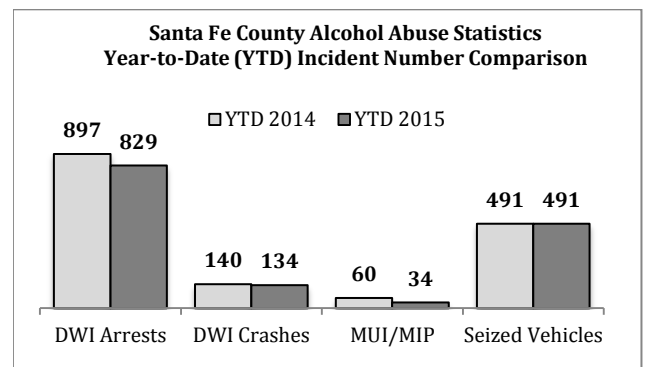

Alcohol Abuse Report for Santa Fe County
December 2015

Type of Arrest	Sheriff		SFPD		State Police		Total		
	Dec 2015	YTD 2015	Dec 2015	YTD 2015	Dec 2015	YTD 2015	Dec 2015	YTD 2015	YTD 2014
DWI Arrests	10	212	35	428	8	189	53	829	897
DWI/DUI Crashes	4	60	1	55	3	19	8	134	140
MUI/MIP	0	0	0	33	1	1	1	34	60
Seized Vehicles	7	113	54	378	NA	NA	61	491	491

*MUI/MIP: Minors Under the Influence/Minors in Possession of Alcohol;
Prepared by the Santa Fe Prevention Alliance

Monthly Summary:

During December of 2015, law enforcement in Santa Fe County arrested 53 people for driving while intoxicated and 1 minor for being under the influence (MUI) or in possession of alcohol (MIP). There were 8 alcohol related crashes and 61 vehicles seized by law enforcement for alcohol related violations.

2014 and 2015 Year-to-Date (YTD) Comparison

**Alcohol Abuse Statistics
2015 Compared to 2014**

Type of Arrest	YTD 2014	YTD 2015	Percent Change
DWI Arrests	897	829	7% decrease
DWI/DUI Crashes	140	134	4% decrease
MUI/MIP	60	34	43% decrease
Seized Vehicles	491	491	
A-I Crash Death	5	4	20% decrease

DWI Crashes and Arrests

- The number of **DWI crashes** decreased very slightly from 140 in 2014 to 134 in 2015, a 4% decrease.
- The number of **DWI arrests** decreased slightly from 897 in 2014 to 829 in 2015, a 7% decrease.