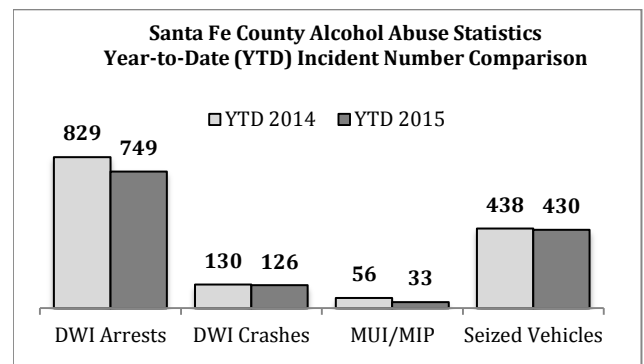

Alcohol Abuse Report for Santa Fe County  
November 2015

| Type of Arrest  | Sheriff  |          | SFPD     |          | State Police |          | Total    |          |          |
|-----------------|----------|----------|----------|----------|--------------|----------|----------|----------|----------|
|                 | Nov 2015 | YTD 2015 | Nov 2015 | YTD 2015 | Nov 2015     | YTD 2015 | Nov 2015 | YTD 2015 | YTD 2014 |
| DWI Arrests     | 18       | 202      | 45       | 366      | 10           | 181      | 73       | 749      | 829      |
| DWI/DUI Crashes | 10       | 56       | 3        | 54       | 1            | 16       | 14       | 126      | 130      |
| MUI/MIP         | 0        | 0        | 2        | 33       | 0            | 0        | 2        | 33       | 56       |
| Seized Vehicles | 8        | 106      | 42       | 324      | NA           | NA       | 50       | 430      | 438      |

\*MUI/MIP: Minors Under the Influence/Minors in Possession of Alcohol;  
Prepared by the Santa Fe Prevention Alliance

Monthly Summary:

During November of 2015, law enforcement in Santa Fe County arrested 73 people for driving while intoxicated and 2 minors for being under the influence (MUI) or in possession of alcohol (MIP). There were 14 alcohol related crashes and 50 vehicles seized by law enforcement for alcohol related violations.

January Through November 2014 and 2015 Year-to-Date (YTD) Comparison

Alcohol Abuse Statistics  
2015 Compared to 2014

| Type of Arrest  | YTD 2014 | YTD 2015 | Percent Change |
|-----------------|----------|----------|----------------|
| DWI Arrests     | 829      | 749      | 9% decrease    |
| DWI/DUI Crashes | 130      | 126      | 3% decrease    |
| MUI/MIP         | 56       | 33       | 41% decrease   |
| Seized Vehicles | 438      | 430      | 7% decrease    |
| A-I Crash Death | 5        | 4        | 20% decrease   |