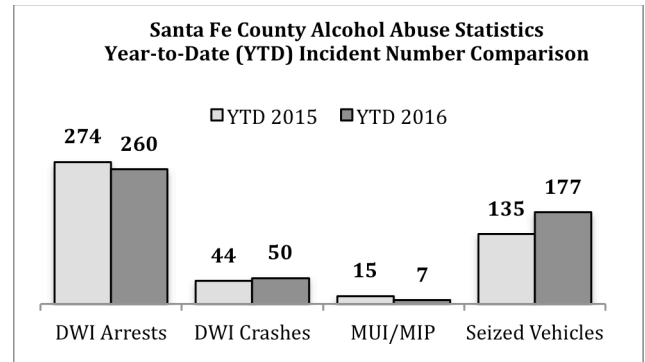

Alcohol Abuse Report for Santa Fe County
April 2016

Type of Arrest	Sheriff		SFPD		State Police		Total		
	Apr 2016	YTD 2016	Apr 2016	YTD 2016	Apr 2016	YTD 2016	Apr 2016	YTD 2016	YTD 2015
DWI Arrests	15	70	30	141	14	49	59	260	274
DWI/DUI Crashes	0	19	8	23	2	8	10	50	44
MUI/MIP	0	0	0	6	0	1	0	7	15
Seized Vehicles	11	30	22	147	NA	NA	33	177	135

*MUI/MIP: Minors Under the Influence/Minors in Possession of Alcohol;
Prepared by the Santa Fe Prevention Alliance

Monthly Summary:

During April of 2016, law enforcement in Santa Fe County arrested 59 people for driving while intoxicated, **one of which was a juvenile**. There were 10 alcohol related crashes and 33 vehicles seized by law enforcement for alcohol related violations.

2015 and 2016 Year-to-Date (YTD) Comparison

Alcohol Abuse Statistics
2016 Compared to 2015

Type of Arrest	YTD 2015	YTD 2016	Percent Change
DWI Arrests	274	260	5% decrease
DWI/DUI Crashes	44	50	13% increase
MUI/MIP	15	7	53% decrease
Seized Vehicles	135	177	31% increase
A-I Crash Death	1	0	

DWI Crashes and Arrests

- The number of **DWI crashes** increased from 44 in January through April of 2015 to 50 in January through April of 2016, a 13% increase.
- The number of **DWI arrests** decreased slightly with 274 DWI arrests in January through April of 2015 to 260 DWI arrests in January through April of 2016, a 5% decrease.