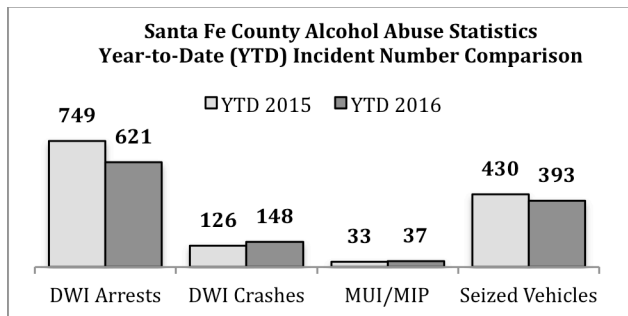

Alcohol Abuse Report for Santa Fe County November 2016

Type of Arrest	Sheriff		SFPD		State Police		Total		
	Nov 2016	YTD 2016	Nov 2016	YTD 2016	Nov 2016	YTD 2016	Nov 2016	YTD 2016	YTD 2015
DWI Arrests	18	181	31	335	13	105	62	621	749
DWI/DUI Crashes	5	64	9	77	0	7	14	148	126
MUI/MIP	0	0	4	37	0	0	4	37	33
Seized Vehicles	11	79	21	314	NA	NA	32	393	430

MUI/MIP: Minors Under the Influence/Minors in Possession of Alcohol;
Prepared by the Santa Fe Prevention Alliance

Monthly Summary:

During November 2016, law enforcement in Santa Fe County arrested 62 people for driving while intoxicated and 4 minors for being under the influence (MUI) or in possession of alcohol (MIP). There were 14 alcohol related crashes and 32 vehicles seized by law enforcement for alcohol related violations.

January Through November 2015 and 2016 Year-to-Date (YTD) Comparison

Alcohol Abuse Statistics 2015 Compared to 2016

Type of Arrest	YTD 2015	YTD 2016	Percent Change
DWI Arrests	749	621	17% decrease
DWI/DUI Crashes	126	148	17% increase
MUI/MIP	33	37	12% increase
Seized Vehicles	430	393	8% decrease
A-I Crash Death	4	8	100% increase

DWI Crashes and Arrests

- The number of **DWI crashes** increased from 126 in January through November of 2015 to 148 in January through November of 2016, a 17% increase.
- The number of **DWI arrests** decreased from 749 in January through November of 2015 to 621 in January through November of 2016, and 17% decrease.