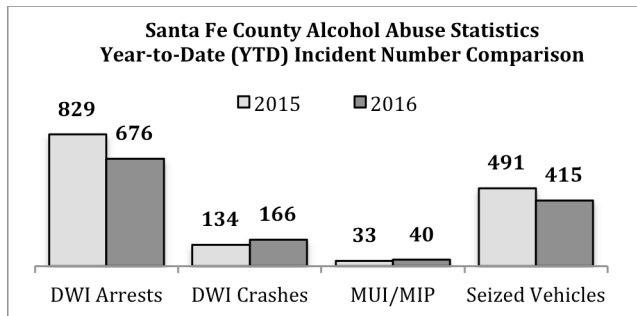

Alcohol Abuse Report for Santa Fe County
December 2016

Type of Arrest	Sheriff		SFPD		State Police		Total		
	Dec 2016	YTD 2016	Dec 2016	YTD 2016	Dec 2016	YTD 2016	Dec 2016	YTD 2016	YTD 2015
DWI Arrests	18	205	21	356	10	115	49	676	829
DWI/DUI Crashes	6	72	9	86	1	8	16	166	134
MUI/MIP	0	3	3	40	0	0	3	40	33
Seized Vehicles	8	87	14	328	NA	NA	22	415	491

MUI/MIP: Minors Under the Influence/Minors in Possession of Alcohol;
Prepared by the Santa Fe Prevention Alliance

Monthly Summary:

During December 2016, law enforcement in Santa Fe County arrested 49 people for driving while intoxicated and 3 minors for being under the influence (MUI) or in possession of alcohol (MIP). There were 14 alcohol related crashes and 22 vehicles seized by law enforcement for alcohol related violations.

2015 and 2016 Data Comparison

**Alcohol Abuse Statistics
2015 Compared to 2016**

Type of Arrest	2015	2016	Percent Change
DWI Arrests	829	676	18% decrease
DWI/DUI Crashes	134	166	24% increase
MUI/MIP	33	40	20% increase
Seized Vehicles	491	415	15% decrease
A-I Crash Death	4	9	100% increase

DWI Crashes and Arrests

- The number of **DWI crashes** increased from 134 in 2015 to 166 in 2016, a 24% increase.
- The number of **DWI arrests** decreased from 829 in 2015 to 670 in 2016, and 20% decrease.