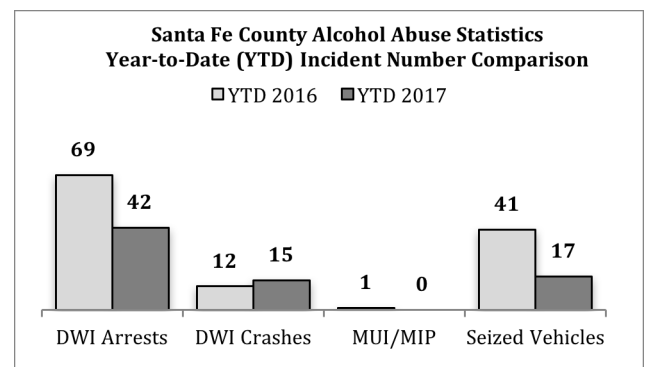

Alcohol Abuse Report for Santa Fe County January 2017

Type of Arrest	SFPD	Sheriff	NMSP	Jan 2017	Jan 2016
DWI Arrests	21	6	15	42	69
DWI/DUI Crashes	6	8	1	15	12
MUI/MIP	0	0	0	0	1
Seized Vehicles	13	4	NA	17	41

*MUI/MIP: Minors Under the Influence/Minors in Possession of Alcohol;
Prepared by the Santa Fe Prevention Alliance

Monthly Summary:

During January of 2017, law enforcement in Santa Fe County arrested 42 people for driving while intoxicated. There were 15 alcohol related crashes and 17 vehicles seized by law enforcement for alcohol related violations.

2016 and 2017 Year-to-Date (YTD) Comparison

Alcohol Abuse Statistics 2017 Compared to 2016

Type of Arrest	YTD 2016	YTD 2017	Percent Change
DWI Arrests	69	42	40% decrease
DWI/DUI Crashes	12	15	25% increase
MUI/MIP	1	0	
Seized Vehicles	41	17	60% decrease
A-I Crash Death	0	0	

DWI Crashes and Arrests

- The number of **DWI crashes** increased from 12 in January 2016 to 15 in January 2017, a 25% increase.
- The number of **DWI arrests** decreased from 69 in January 2016 to 42 in January 2017, a 40% decrease.